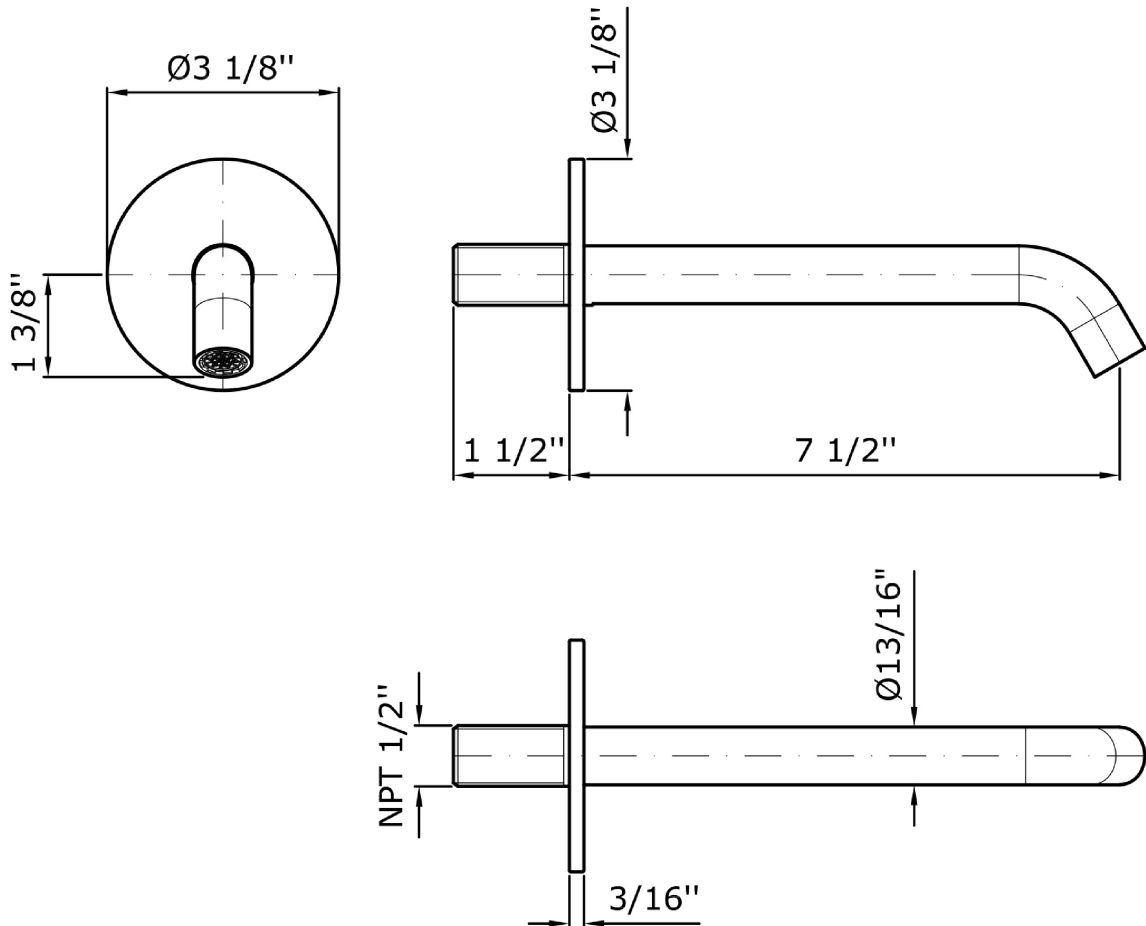

PAN S

Z92261.1880 Overall Drawing