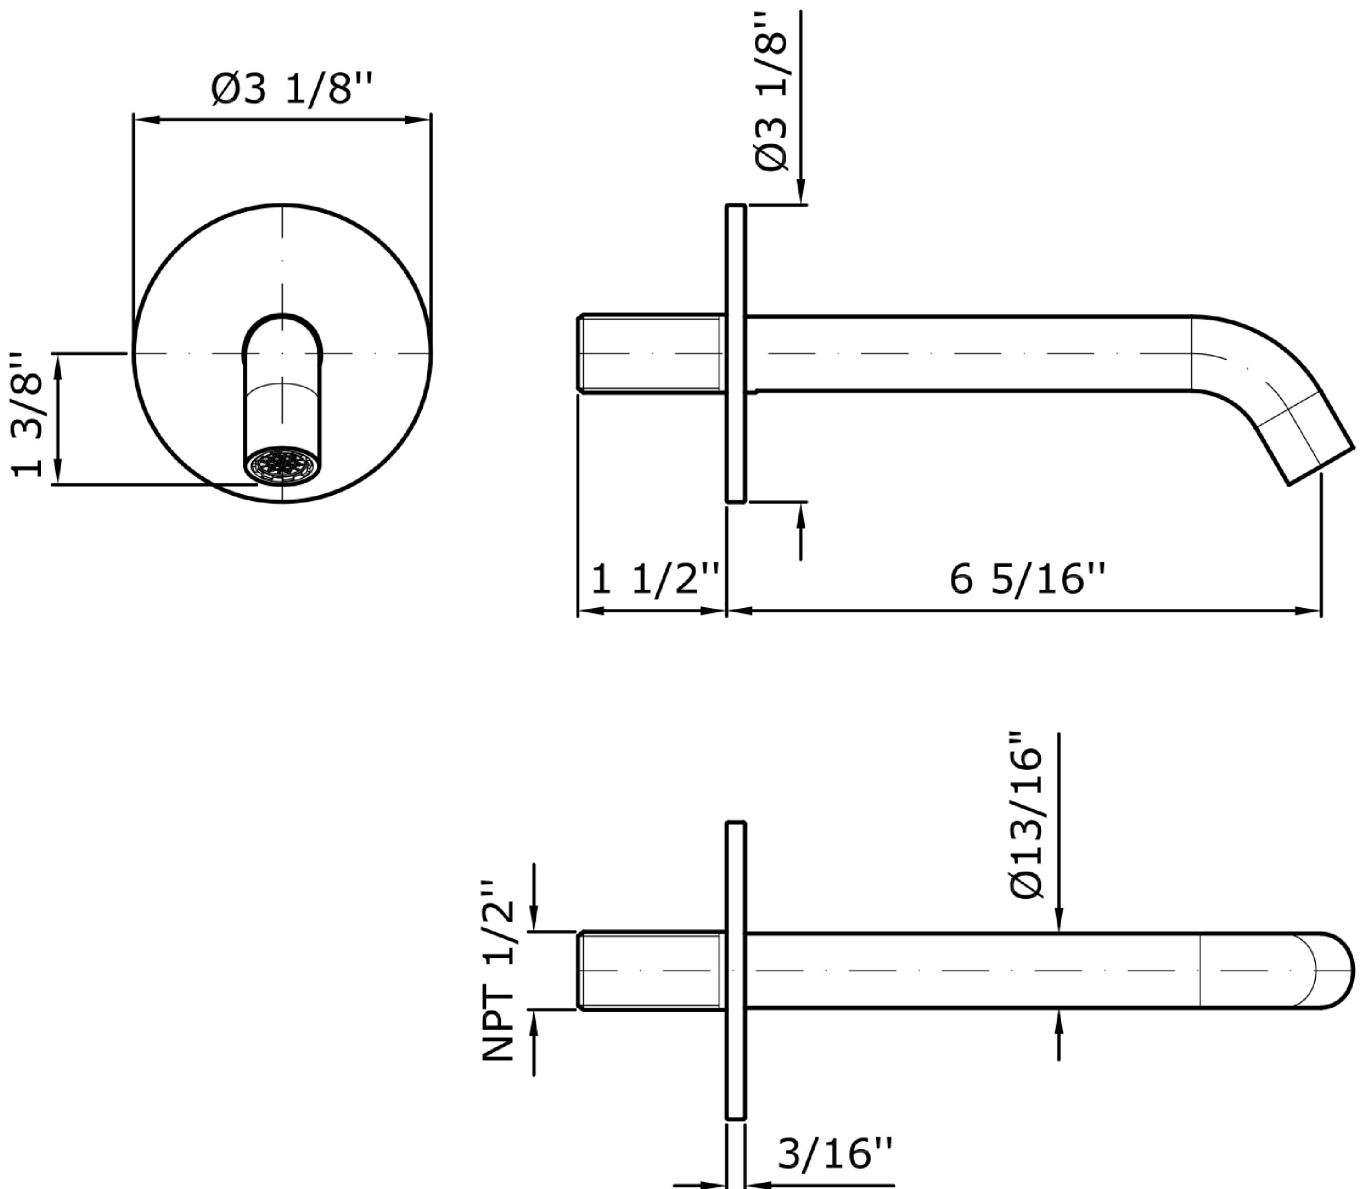

## PAN S

Z92260.1880

Spout projection 6 5/16"

Spout projection 6 5/16".

Brand ZUCCHETTI

n/a

## PAN S

Z92260.1880 Overall Drawing

Brand ZUCCHETTI

n/a

### Z92260.1880 Weights and Sizes

Weight ( lb )	0,43 ( Kg )	0,95 ( lb )
Volume test ( dc3 ) - ( in3 )	3,32 ( dc3 )	202,60 ( in3 )
h ( mm ) - ( in )	93,00 ( mm )	3,66 ( in )
L1 ( mm ) - ( in )	162,00 ( mm )	6,38 ( in )
L2 ( mm ) - ( in )	220,00 ( mm )	8,66 ( in )