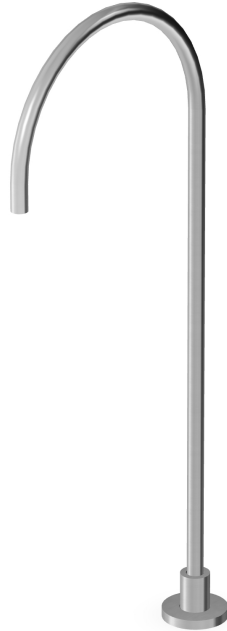

Brand ZUCCHETTI

Classe / Class WW

HELM

Z92161.1880X Free standing bath spout

Free standing bath spout in AISI 316L stainless steel.
Spout projection 15 1/4".

Brand ZUCCHETTI

Classe / Class WW

HELM

Z92161.1880X Finishes

X

Brushed stainless steel

XP21

Brushed PVD chocolate

XP31

Brushed PVD British gold

XP41

Brushed PVD gold

XP81

PVD Brushed Total Black

XP91

Brushed PVD copper

Note / Notes

HELM

Z92161.1880X Overall Drawing

HELM

Z92161.1880X Weights and Sizes

Weight (lb)	3,20 (Kg)	7,05 (lb)
Volume test (dc3) - (in3)	84,00 (dc3)	5125,99 (in3)
h (mm) - (in)	130,00 (mm)	5,12 (in)
L1 (mm) - (in)	450,00 (mm)	17,72 (in)
L2 (mm) - (in)	1450,00 (mm)	57,09 (in)