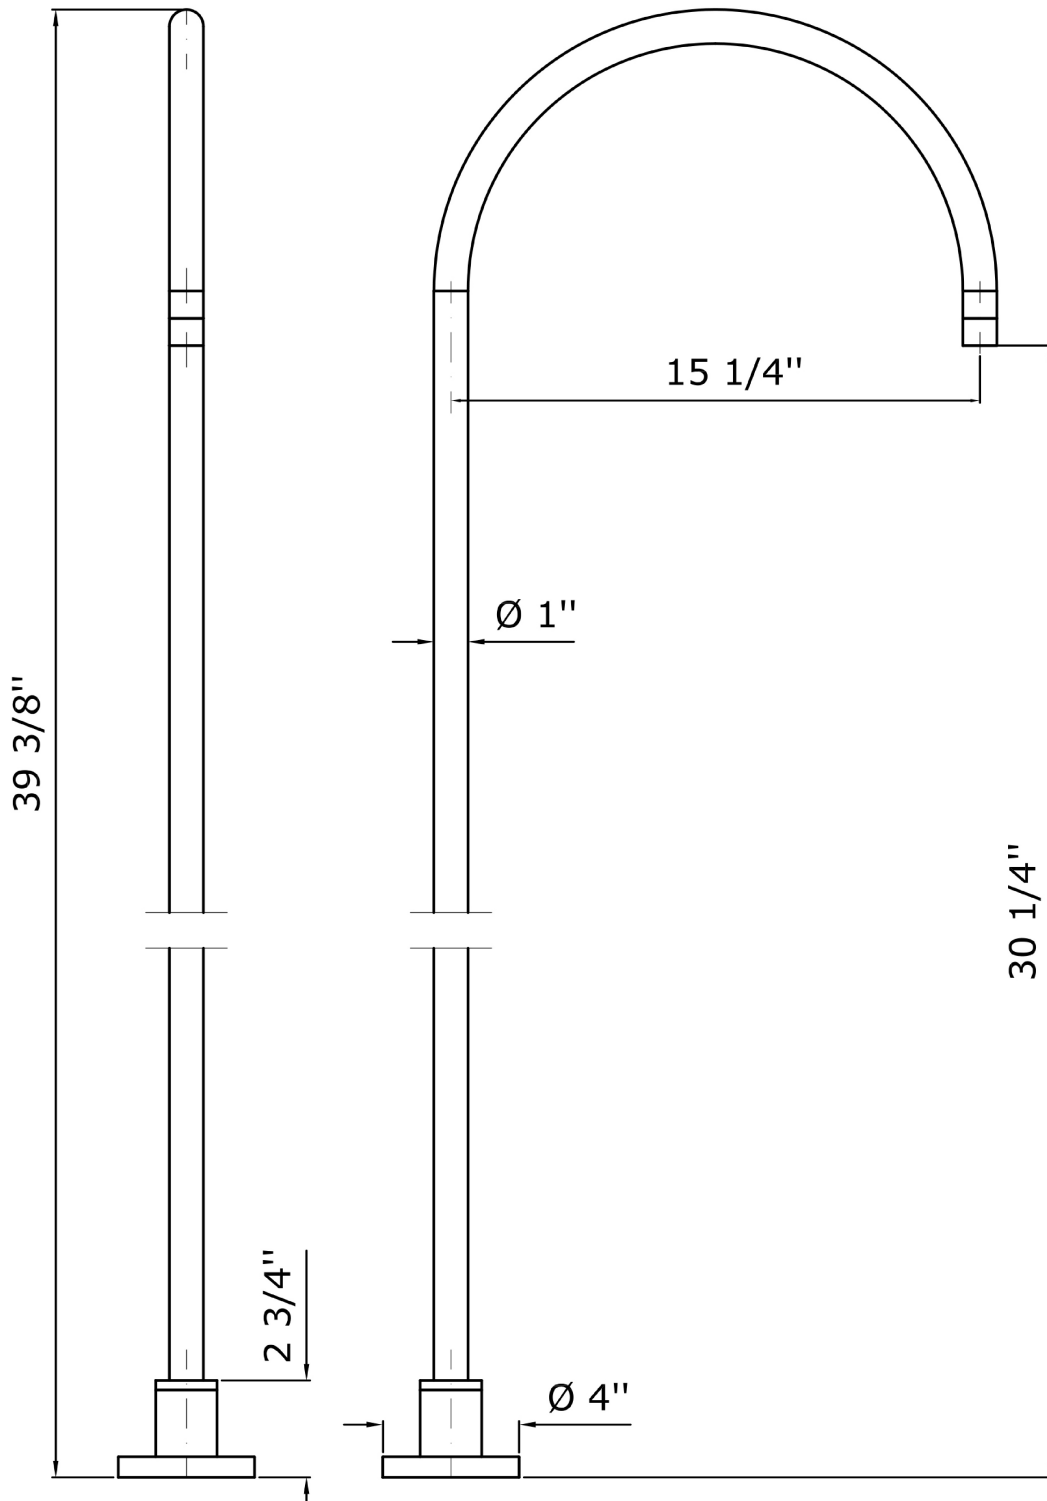

Brand ZUCCHETTI

Classe / Class WW

HELM

Z92161.1880X Free standing bath spout

Free standing bath spout in AISI 316L stainless steel.
Spout projection 15 1/4".

Brand ZUCCHETTI

Classe / Class WW

HELM

Brushed PVD gold

XP81

PVD Brushed Total Black

XP91

Brushed PVD copper

Note / Notes

HELM

Z92161.1880X Overall Drawing

HELM

Z92161.1880X Weights and Sizes

Weight (lb)	3,20 (Kg)	7,05 (lb)
Volume test (dc3) - (in3)	84,00 (dc3)	5125,99 (in3)
h (mm) - (in)	130,00 (mm)	5,12 (in)
L1 (mm) - (in)	450,00 (mm)	17,72 (in)
L2 (mm) - (in)	1450,00 (mm)	57,09 (in)