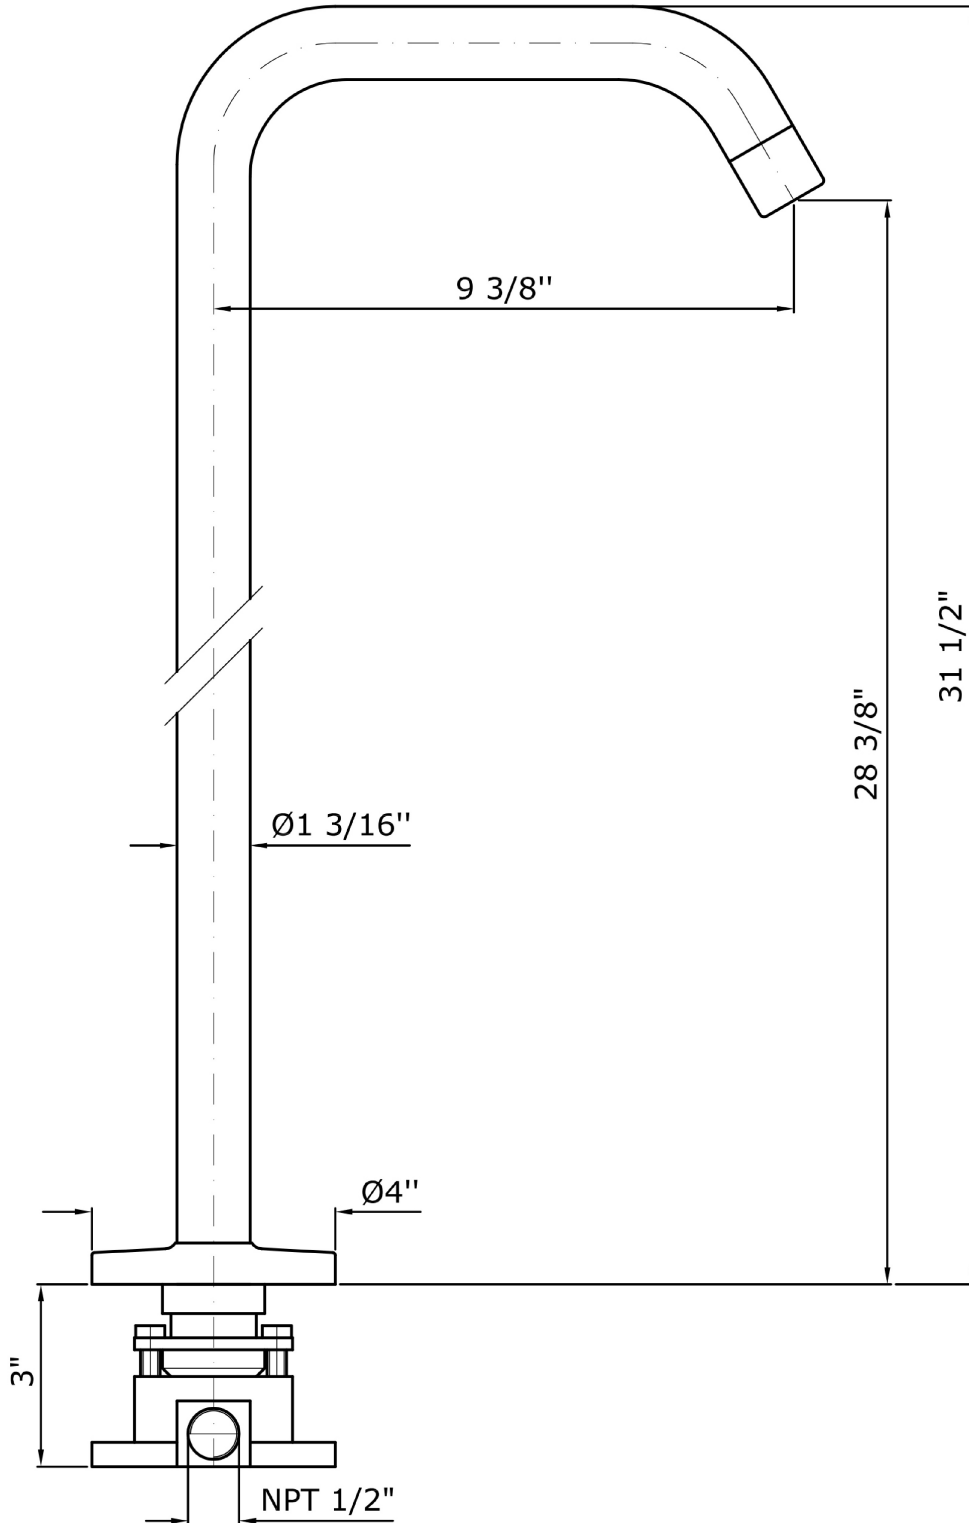

ISY22

Z92032.1900 Overall Drawing